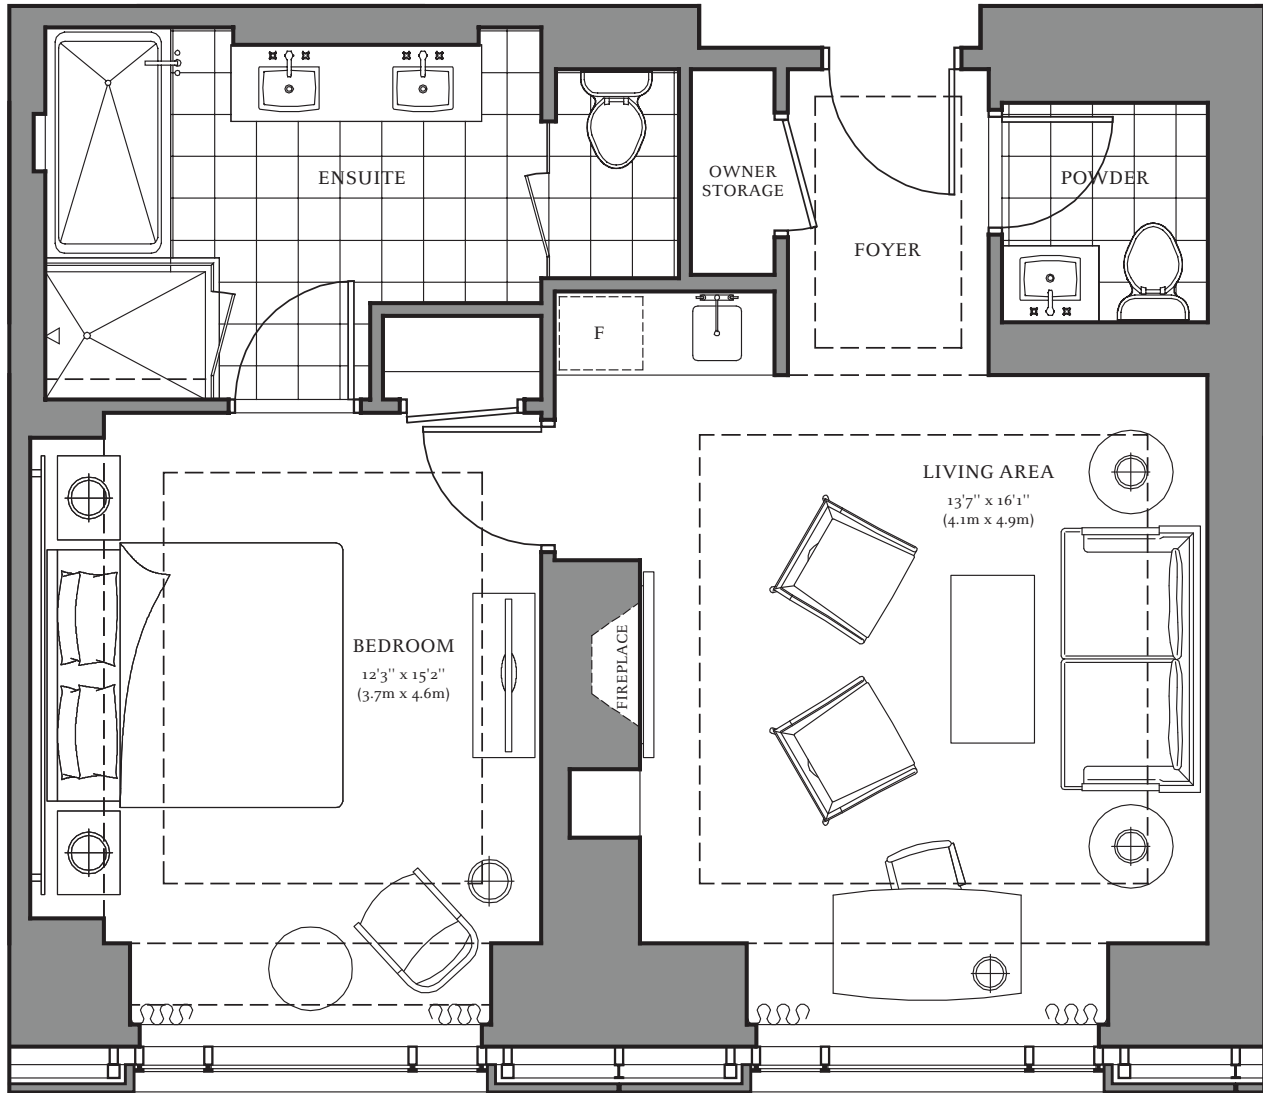

# Suite G1 (12)

HOTEL CONDOMINIUMS

1BR SUITE, 867 SQ.FT.

Level 11

Note: Prices and specifications are subject to change without notice. E. & O.E.  
Actual usable floor space may vary from the stated floor area. All renderings are artist's concept.